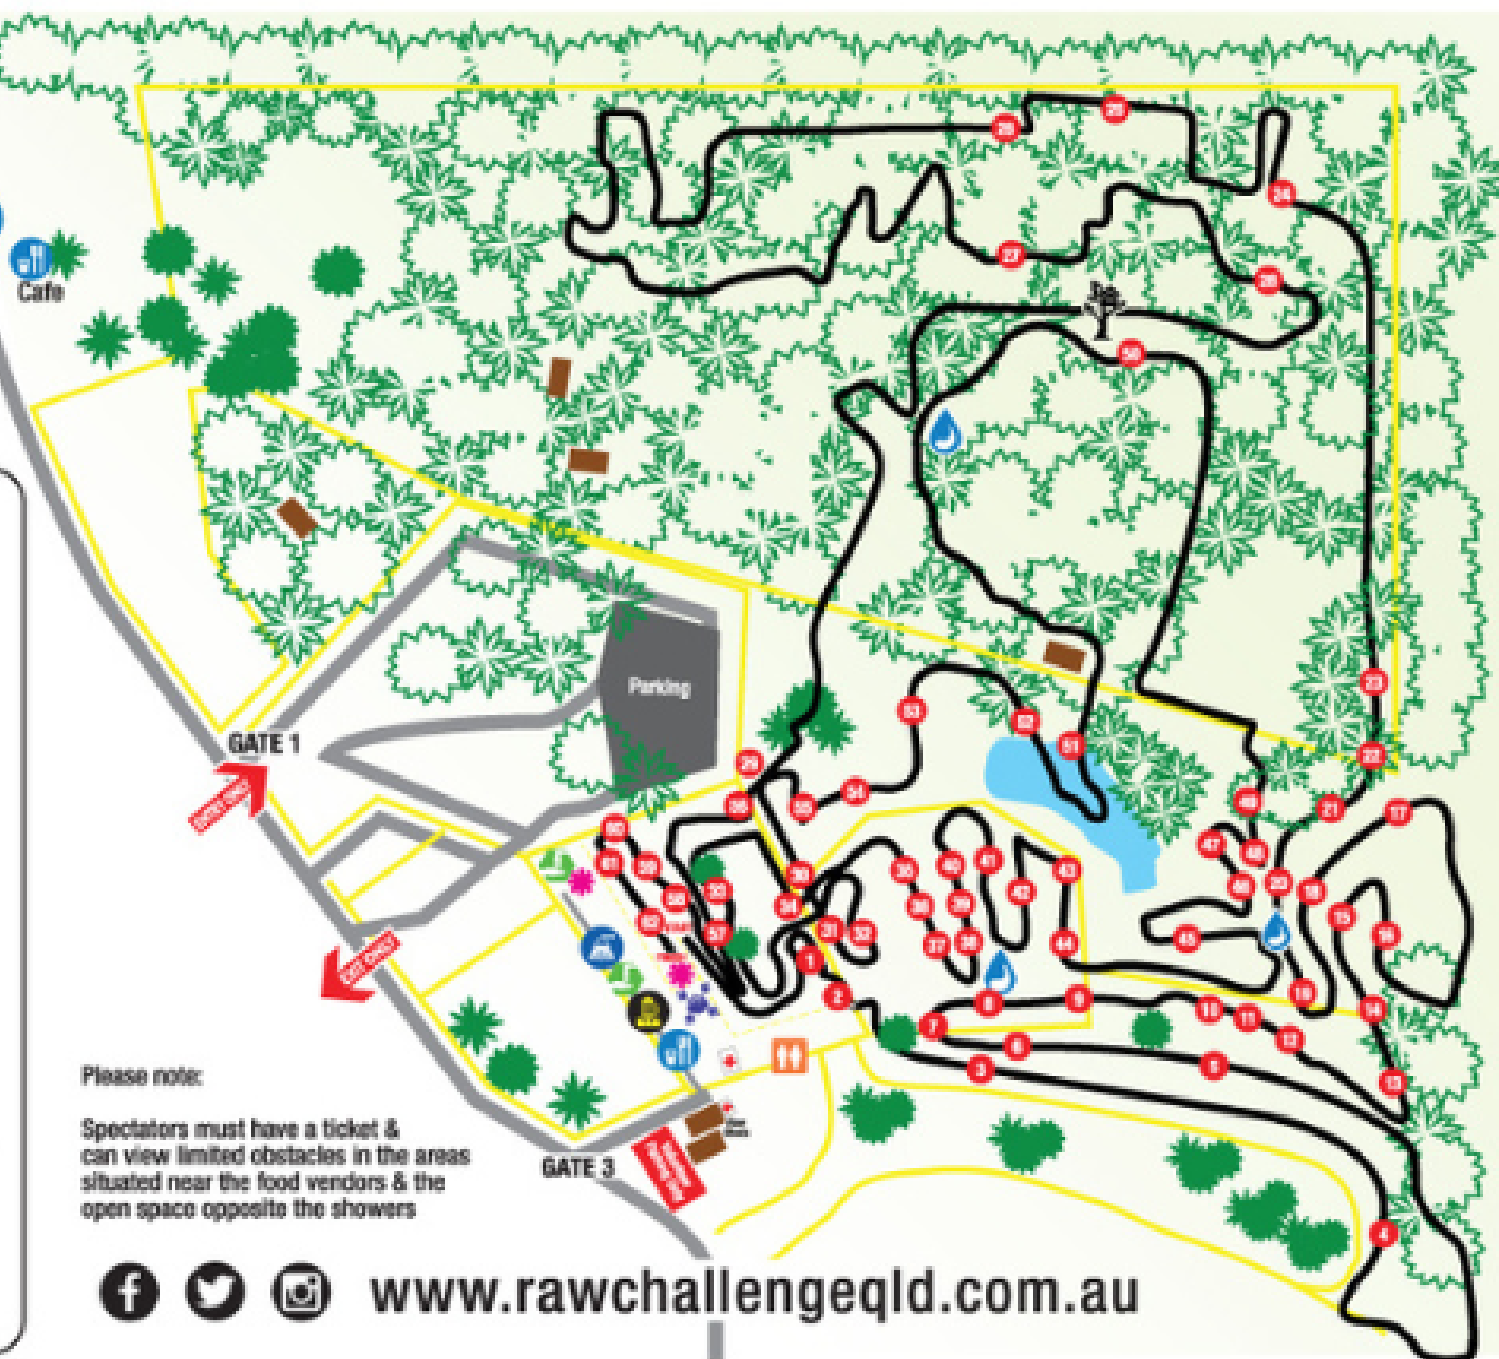

9km track

-  - Road
-  - 9km Challenge Course
-  - 4km Challenge Course
-  - Competitor Parking
-  - Fences
-  - Toilets
-  - Treehouse
-  - Food & Beverage
-  - Bar
-  - Registration/Merchandise
-  - Obstacles
-  - First Aid
-  - Emergency Assembly Point
-  - Water stations
-  - Shower & change room
-  - Hand wash station

Please note:

Spectators must have a ticket & can view limited obstacles in the areas situated near the food vendors & the open space opposite the showers

www.rawchallengeqld.com.au